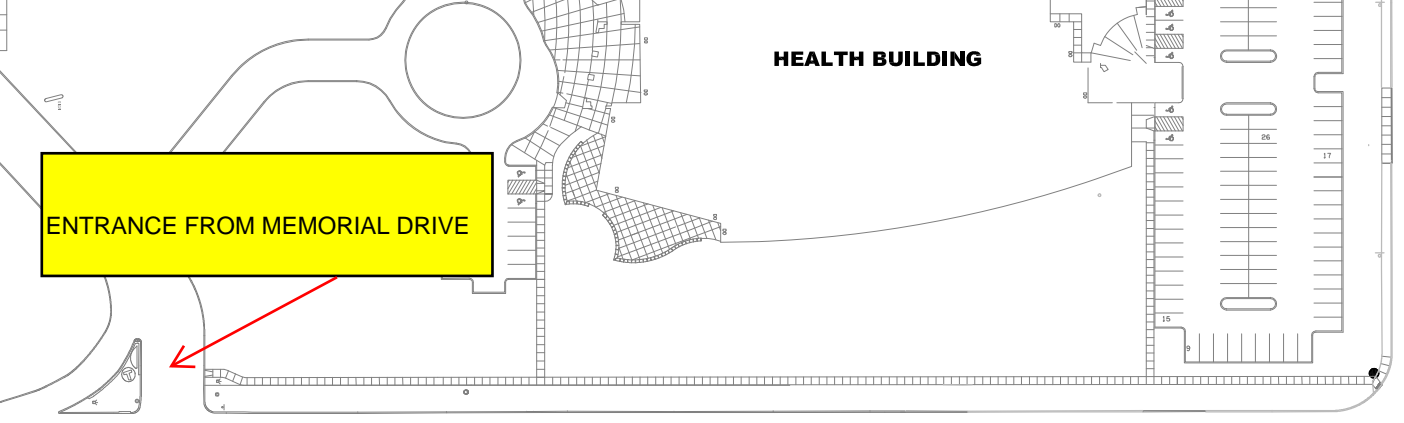

POE Development Day workshops will be held in the CSC Building on the Lemley Campus.

**DISTRICT FACILITY DIVISION**

**LEMLEY CAMPUS**

3420 S. MEMORIAL DR.  
TULSA, OKLAHOMA  
918-828-5000