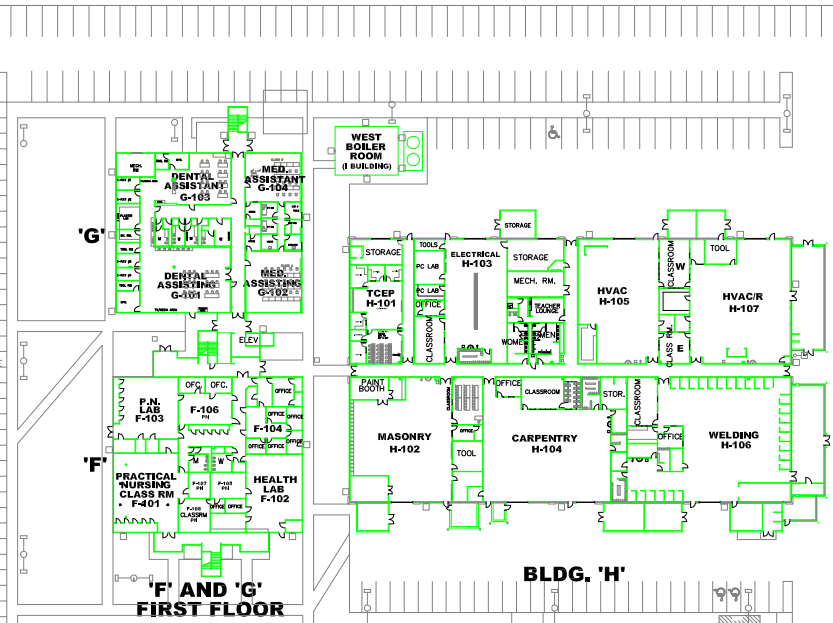

POE Development Day workshops will be held in the CSC Building on the Lemley Campus.

**DISTRICT FACILITY DIVISION**

**LEMLEY CAMPUS**

3420 S. MEMORIAL DR.  
TULSA, OKLAHOMA  
918-828-5000