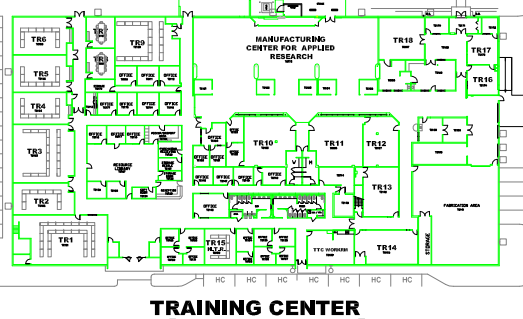

POE Development Day workshops will be held in the CSC Building on the Lemley Campus.

**DISTRICT FACILITY DIVISION**

**LEMLEY CAMPUS**

3420 S. MEMORIAL DR.  
TULSA, OKLAHOMA  
918-828-5000