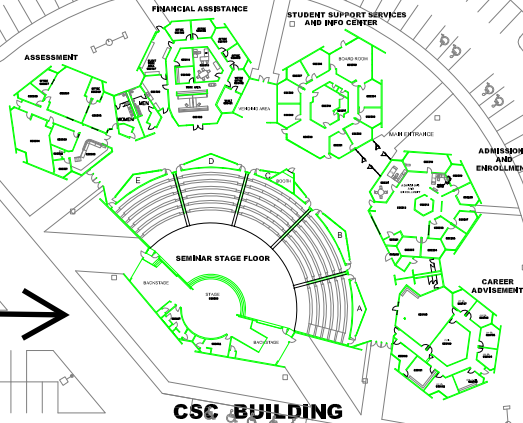

POE Development Day workshops will be held in the CSC Building on the Lemley Campus.

**DISTRICT FACILITY DIVISION**

**LEMLEY CAMPUS**

3420 S. MEMORIAL DR.  
TULSA, OKLAHOMA  
918-828-5000