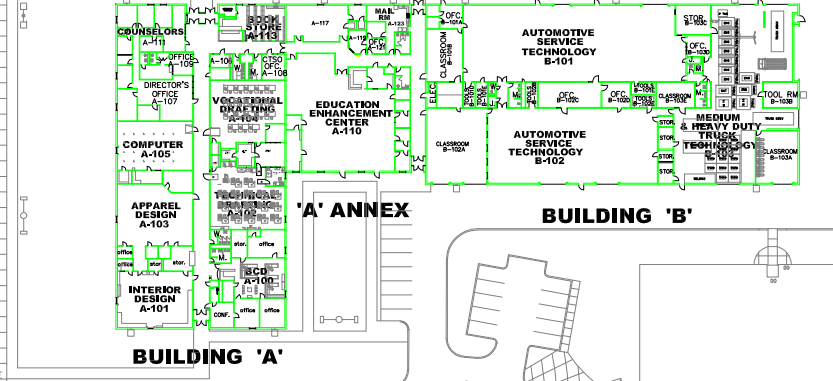

POE Development Day workshops will be held in the CSC Building on the Lemley Campus.

**DISTRICT FACILITY DIVISION**

**LEMLEY CAMPUS**

3420 S. MEMORIAL DR.  
TULSA, OKLAHOMA  
918-828-5000