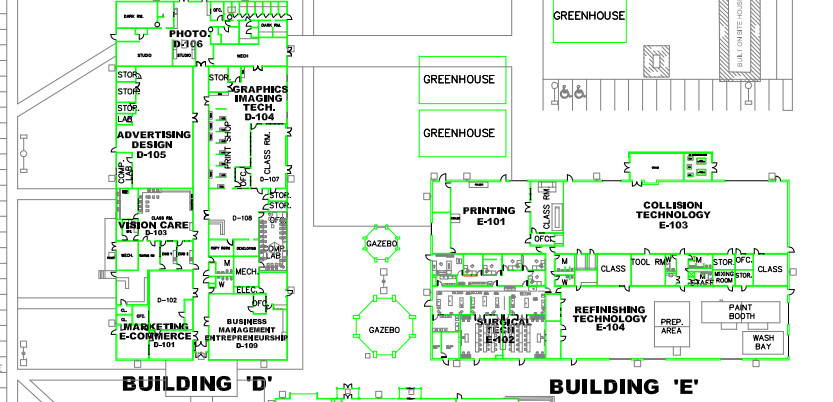

POE Development Day workshops will be held in the CSC Building on the Lemley Campus.

**DISTRICT FACILITY DIVISION**

**LEMLEY CAMPUS**

3420 S. MEMORIAL DR.  
TULSA, OKLAHOMA  
918-828-5000