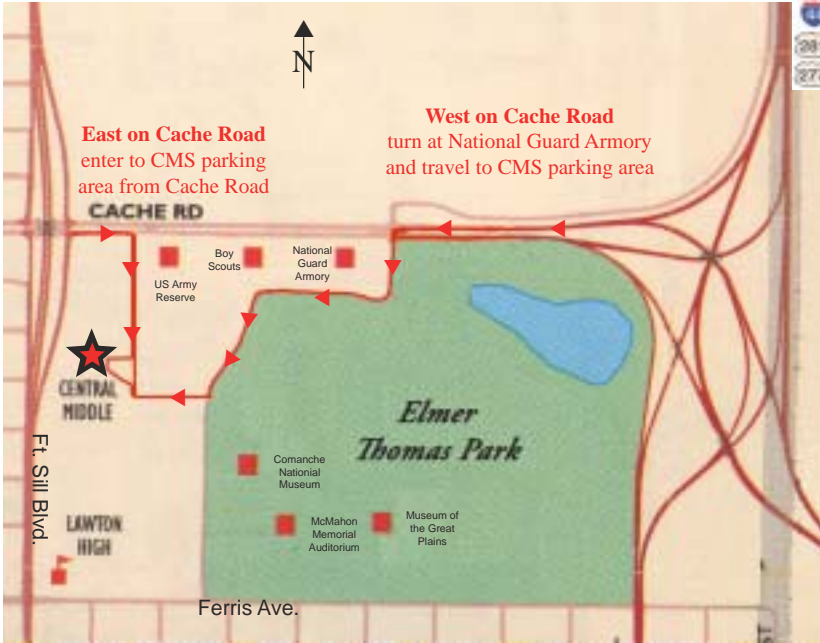

**LAWTON PUBLIC SCHOOLS
TEACHER JOB FAIR**

**Thursday, April 2, 2009
3:30 - 6:30 p.m.**

**Central Middle School
1201 Fort Sill Boulevard
Lawton, Oklahoma**

LAWTON PUBLIC SCHOOLS

TEACHER JOB FAIR

Thursday, April 2, 2009
3:30 - 6:30 p.m.